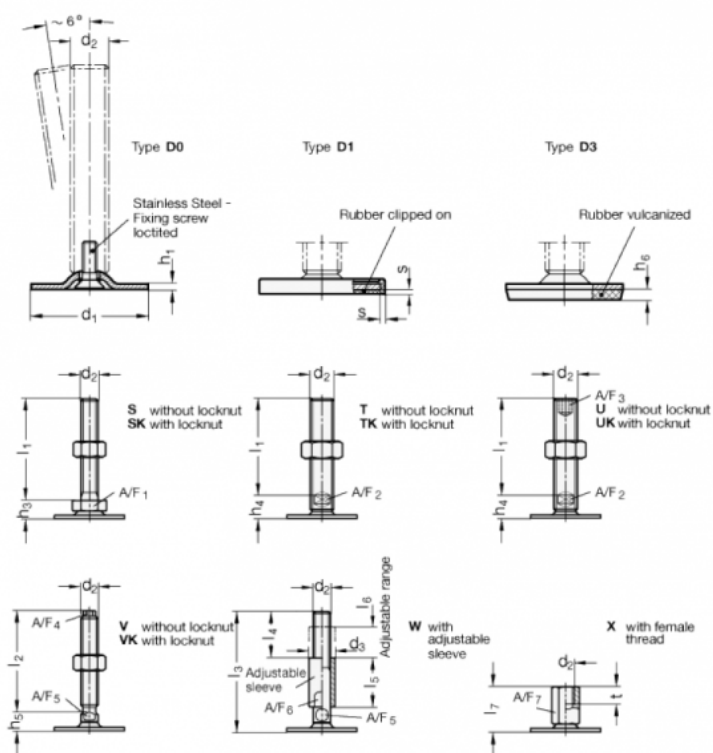

Article number: 204180M2075D0TK  
 Description: E+G levelling foot  
 GN 41-80-M20-75-D0-TK  
 Note: TK With nut, Wrench flat at the bottom

## Measures

A/F2 = 15  
 d1 = 80  
 d2 = M20  
 h1 = 3  
 h4 = 18  
 h6 =  
 l1 = 75  
 s =